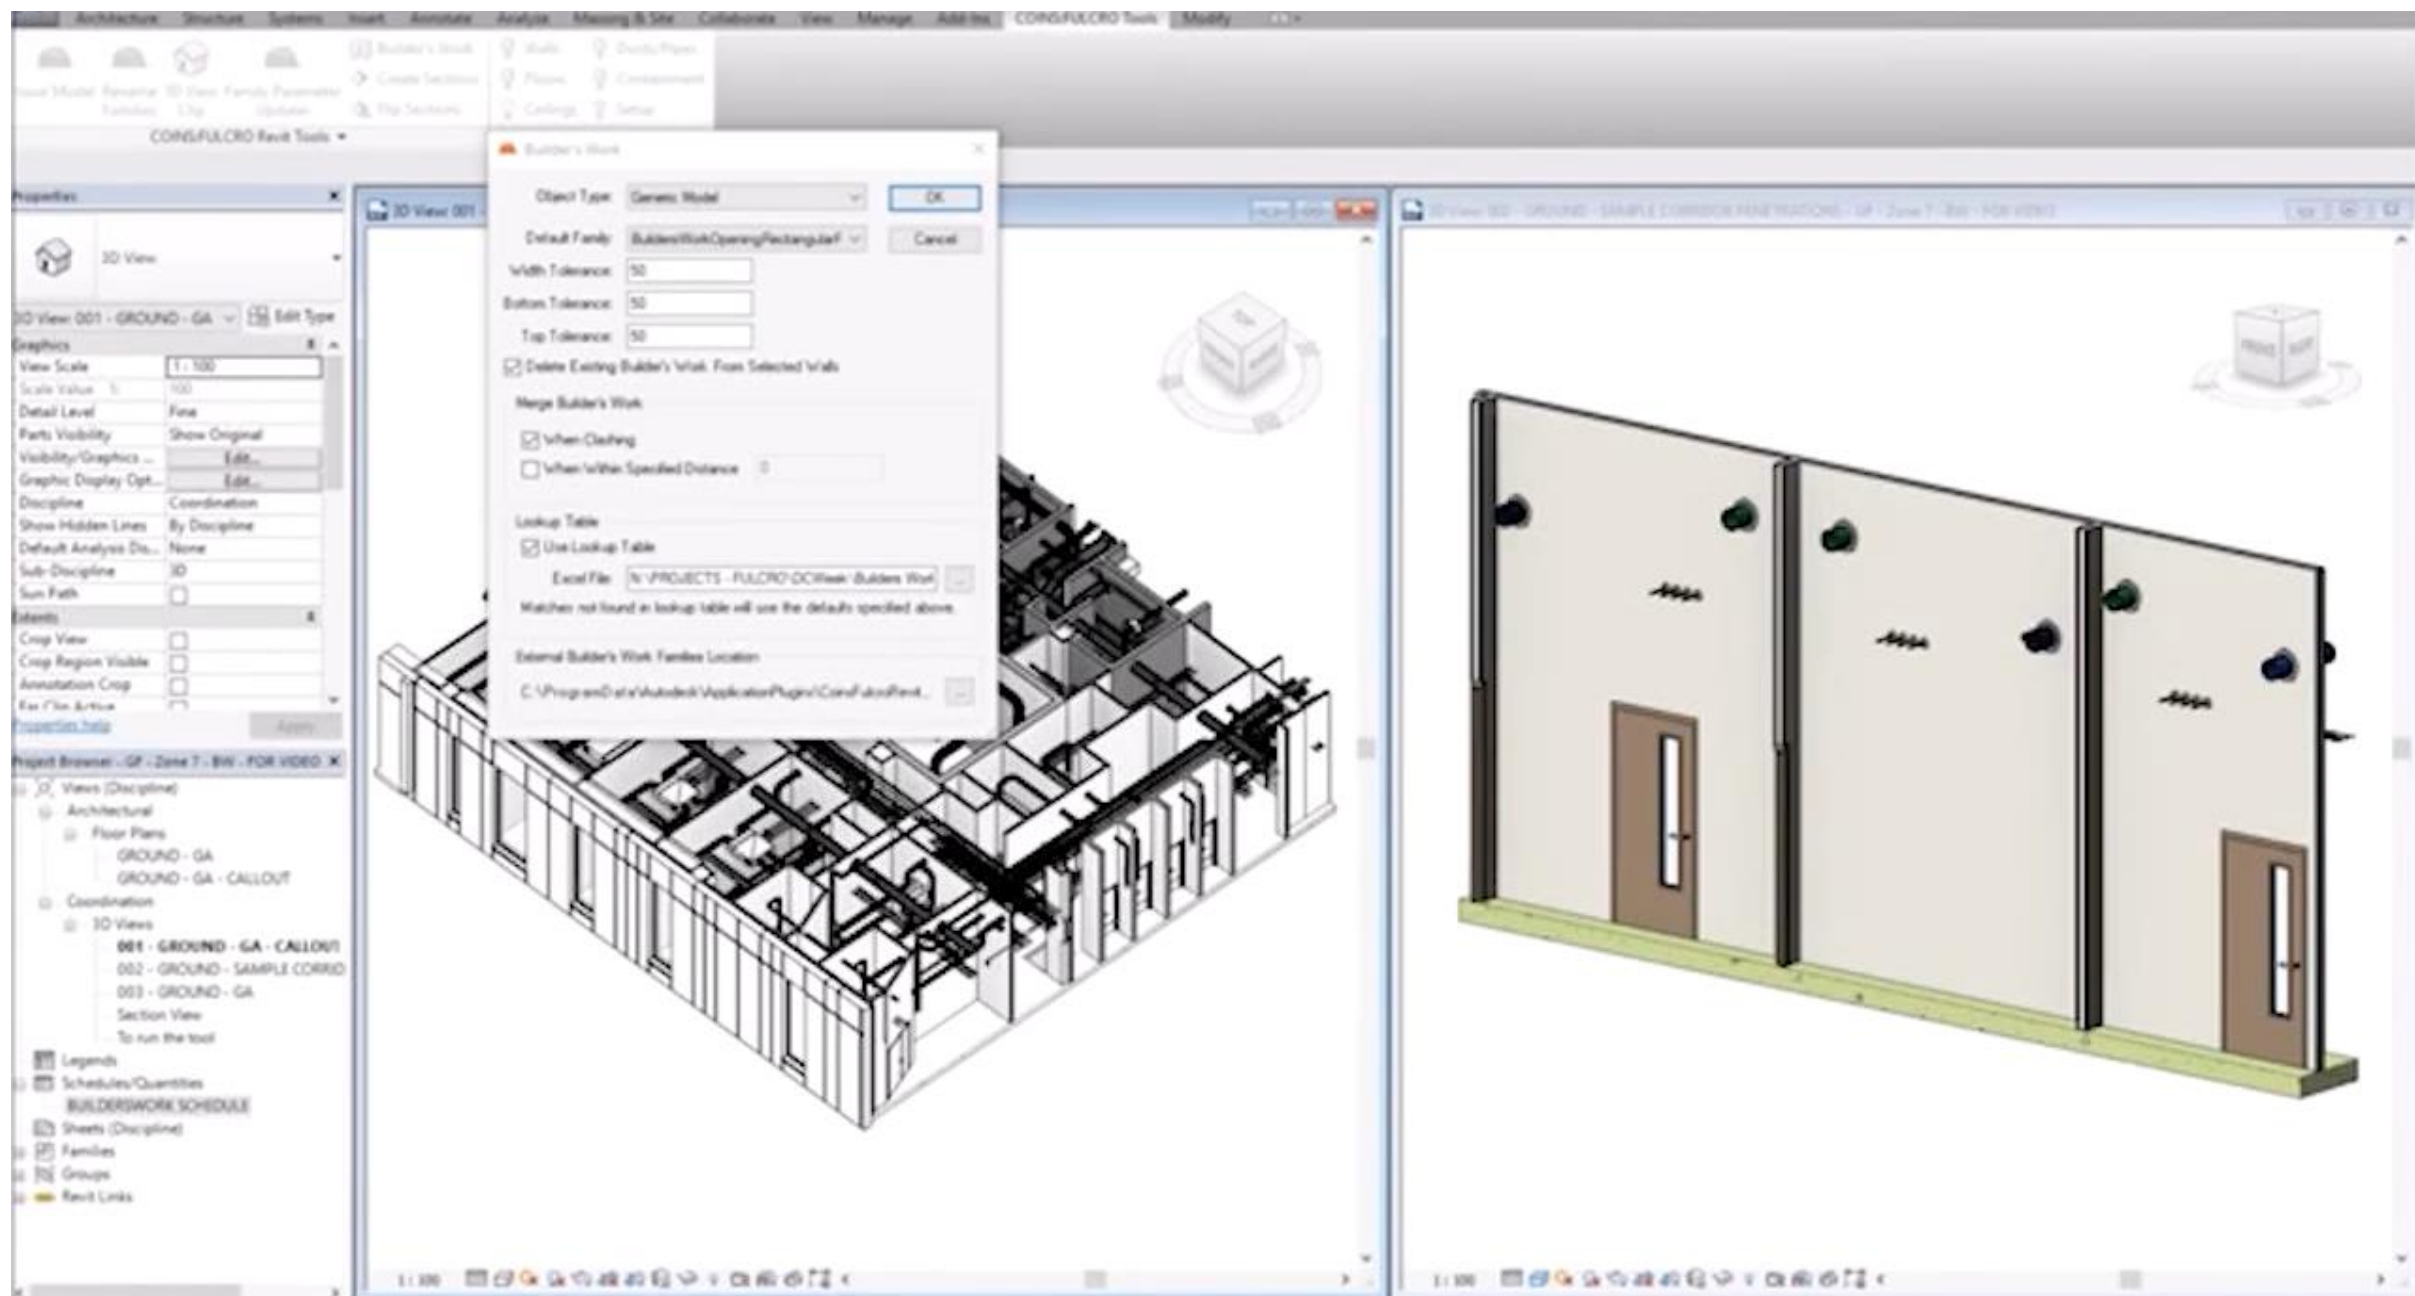

# DESIGN INNOVATION

JUST IN TIME MANUFACTURE EMPLOYED  
EVERY MODULE CONFIRMED ACCURACY  $\pm 3\text{MM}$   
ALL WHITE GOODS INSTALLED

'ZIPPED' TOGETHER AFTER 20 MINUTE LIFT

**FULCRO**  
creating project certainty

# RISK MITIGATION

INTELENT SOFTWARE USED TO SCHEDULE BUILDERS WORK HOLES, DIMENSION AND GENERATE 2D SHEETS FOR CONSTRUCTION

FULCRO BUILDERS WORK TOOLS

**FULCRO**  
creating project certainty